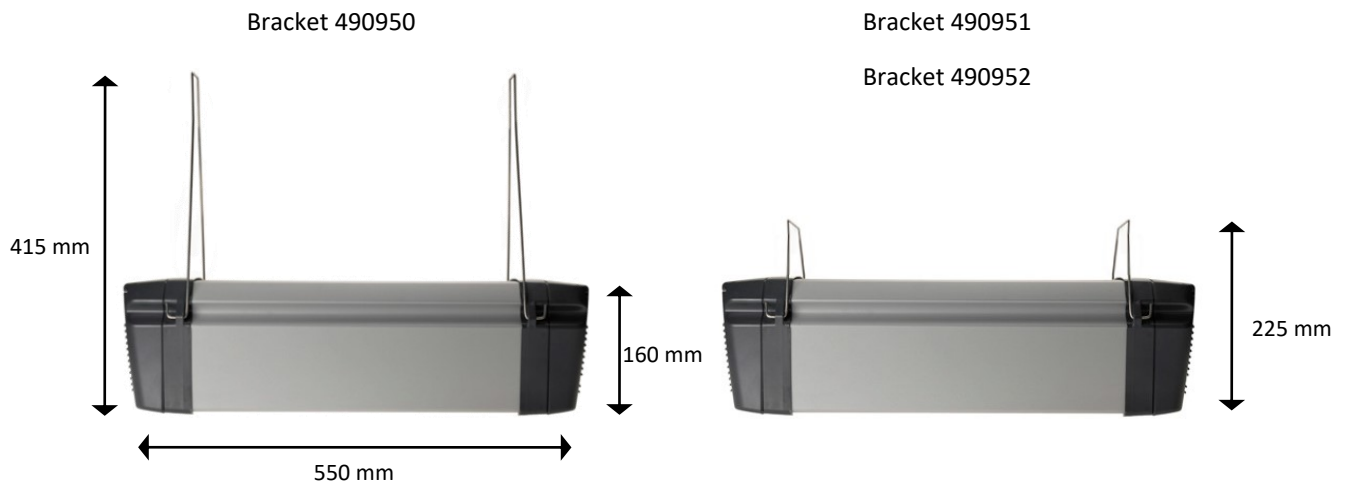

Mounting Brackets FL300

Bracket 490950— For mounting on 40x40mm profile

Bracket 490951— For mounting on 40x40mm profile

Bracket 490502— For mounting on \varnothing 50mm pipe

Mounting Brackets FL100

Bracket 490960— For mounting on 40x40mm profile (at end of fixture)

Bracket 490961— For mounting on 40x40mm profile (between double fixture)

Mounting Brackets FL100

Bracket 490960— For mounting on 40x40mm profile (at end of fixture)

Connections female/free cables for FL100