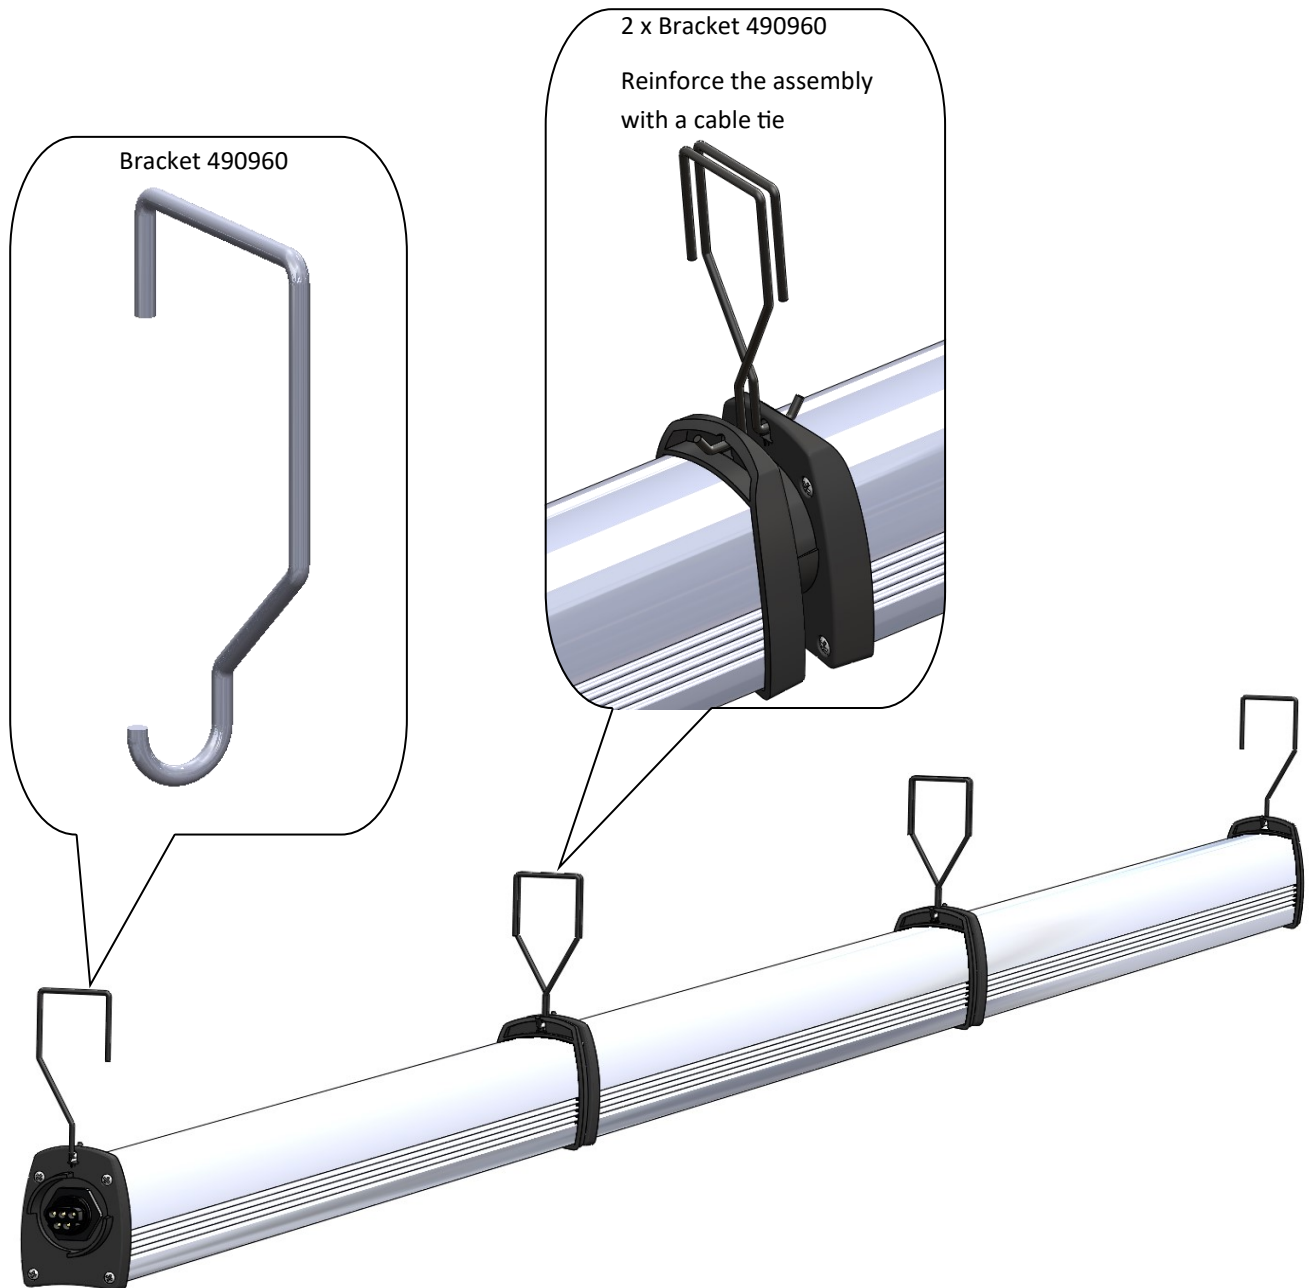

Mounting Brackets FL300

Bracket 490950— For mounting on 40x40mm profile

Bracket 490951— For mounting on 40x40mm profile

Bracket 490502— For mounting on \varnothing 50mm pipe

Mounting Brackets FL100

Bracket 490960— For mounting on 40x40mm profile (at end of fixture)

Bracket 490961— For mounting on 40x40mm profile (between double fixture)

Mounting Brackets FL100

Bracket 490960— For mounting on 40x40mm profile (at end of fixture)

Connections female/free cables for FL100