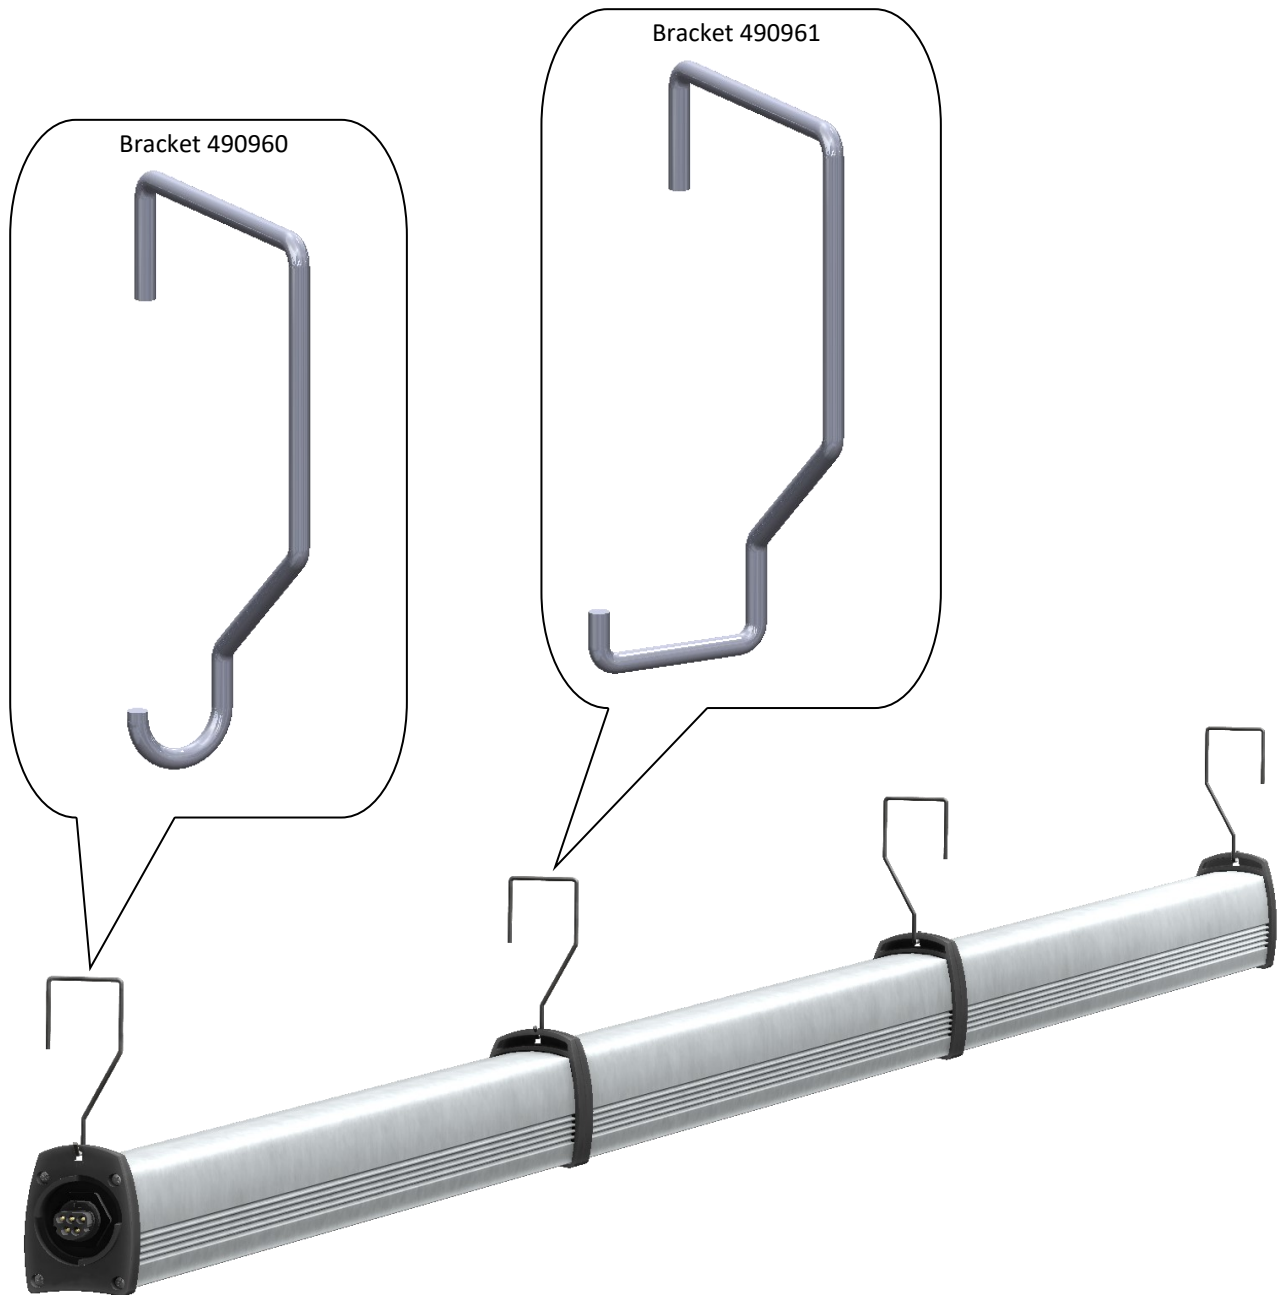

Mounting Brackets FL300

Bracket 490950— For mounting on 40x40mm profile

Bracket 490951— For mounting on 40x40mm profile

Bracket 490502— For mounting on \varnothing 50mm pipe

Mounting Brackets FL100

Bracket 490960— For mounting on 40x40mm profile (at end of fixture)

Bracket 490961— For mounting on 40x40mm profile (between double fixture)

Mounting Brackets FL100

Bracket 490960— For mounting on 40x40mm profile (at end of fixture)

Connections female/free cables for FL100