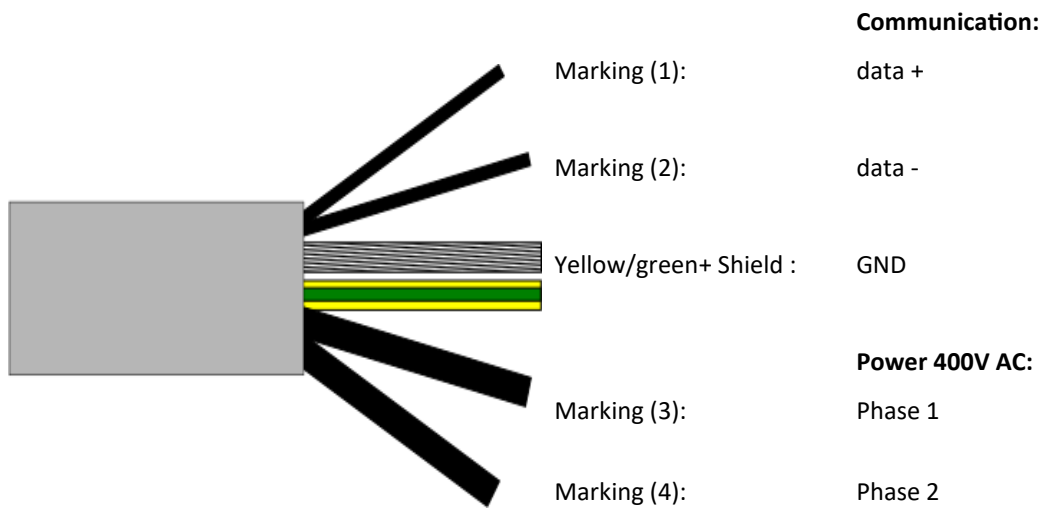

Bracket 490961— For mounting on 40x40mm profile (between double fixture)

Mounting Brackets FL100

Bracket 490960— For mounting on 40x40mm profile (at end of fixture)

Connections female/free cables for FL100

(490932-490939)

OR

Connections female/free cables for FL100

(490932-490939)

Communication connections for FL300