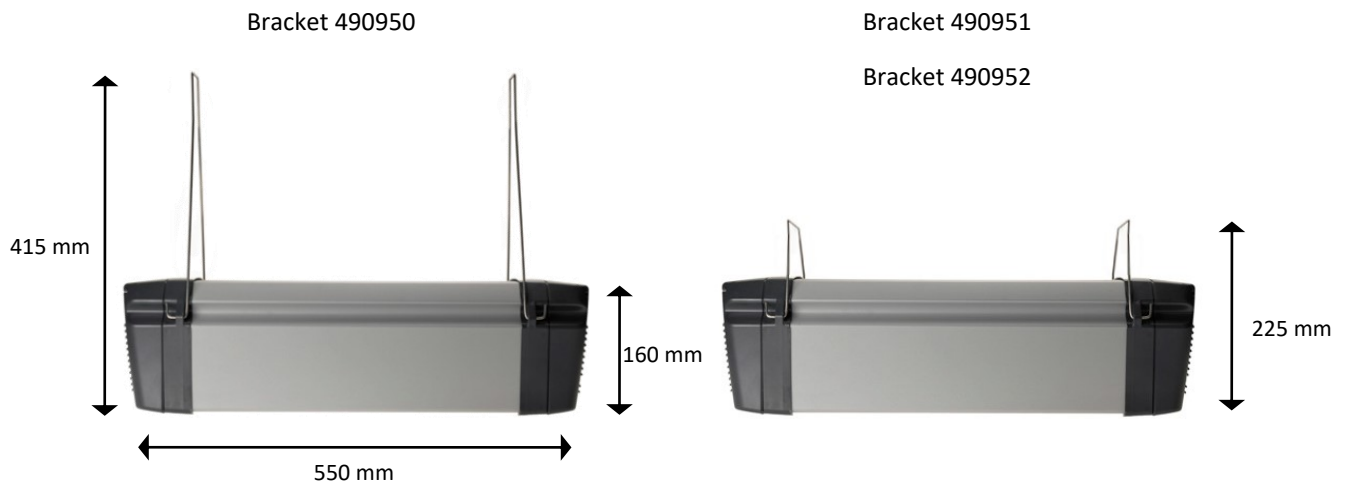

Mounting Brackets FL300

Bracket 490950— For mounting on 40x40mm profile

Bracket 490951— For mounting on 40x40mm profile

Bracket 490502— For mounting on \varnothing 50mm pipe

Mounting Brackets FL100

Bracket 490960— For mounting on 40x40mm profile (at end of fixture)

Bracket 490961— For mounting on 40x40mm profile (between double fixture)

Mounting Brackets FL100

Bracket 490960— For mounting on 40x40mm profile (at end of fixture)

Connections female/free cables for FL100